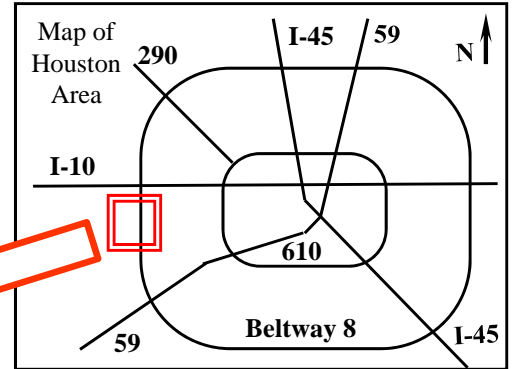

Directions to Office

Driving Directions

- ❖ If coming from the North, take the Beltway 8 Toll Road to the Briar Forest exit and turn right on Briar Forest.
- ❖ If coming from the South, take the Beltway 8 Toll Road to the Briar Forest exit and turn left on Briar Forest going under the bridge.
- ❖ 1300 W. Sam Houston Pkwy is the four story glass building on the corner.
- ❖ Turn right into the parking lot upper level where it says visitor parking (entrance is on southwest corner).
- ❖ Enter the building from the parking lot upper level. Walk straight ahead to our office, Suite 100.